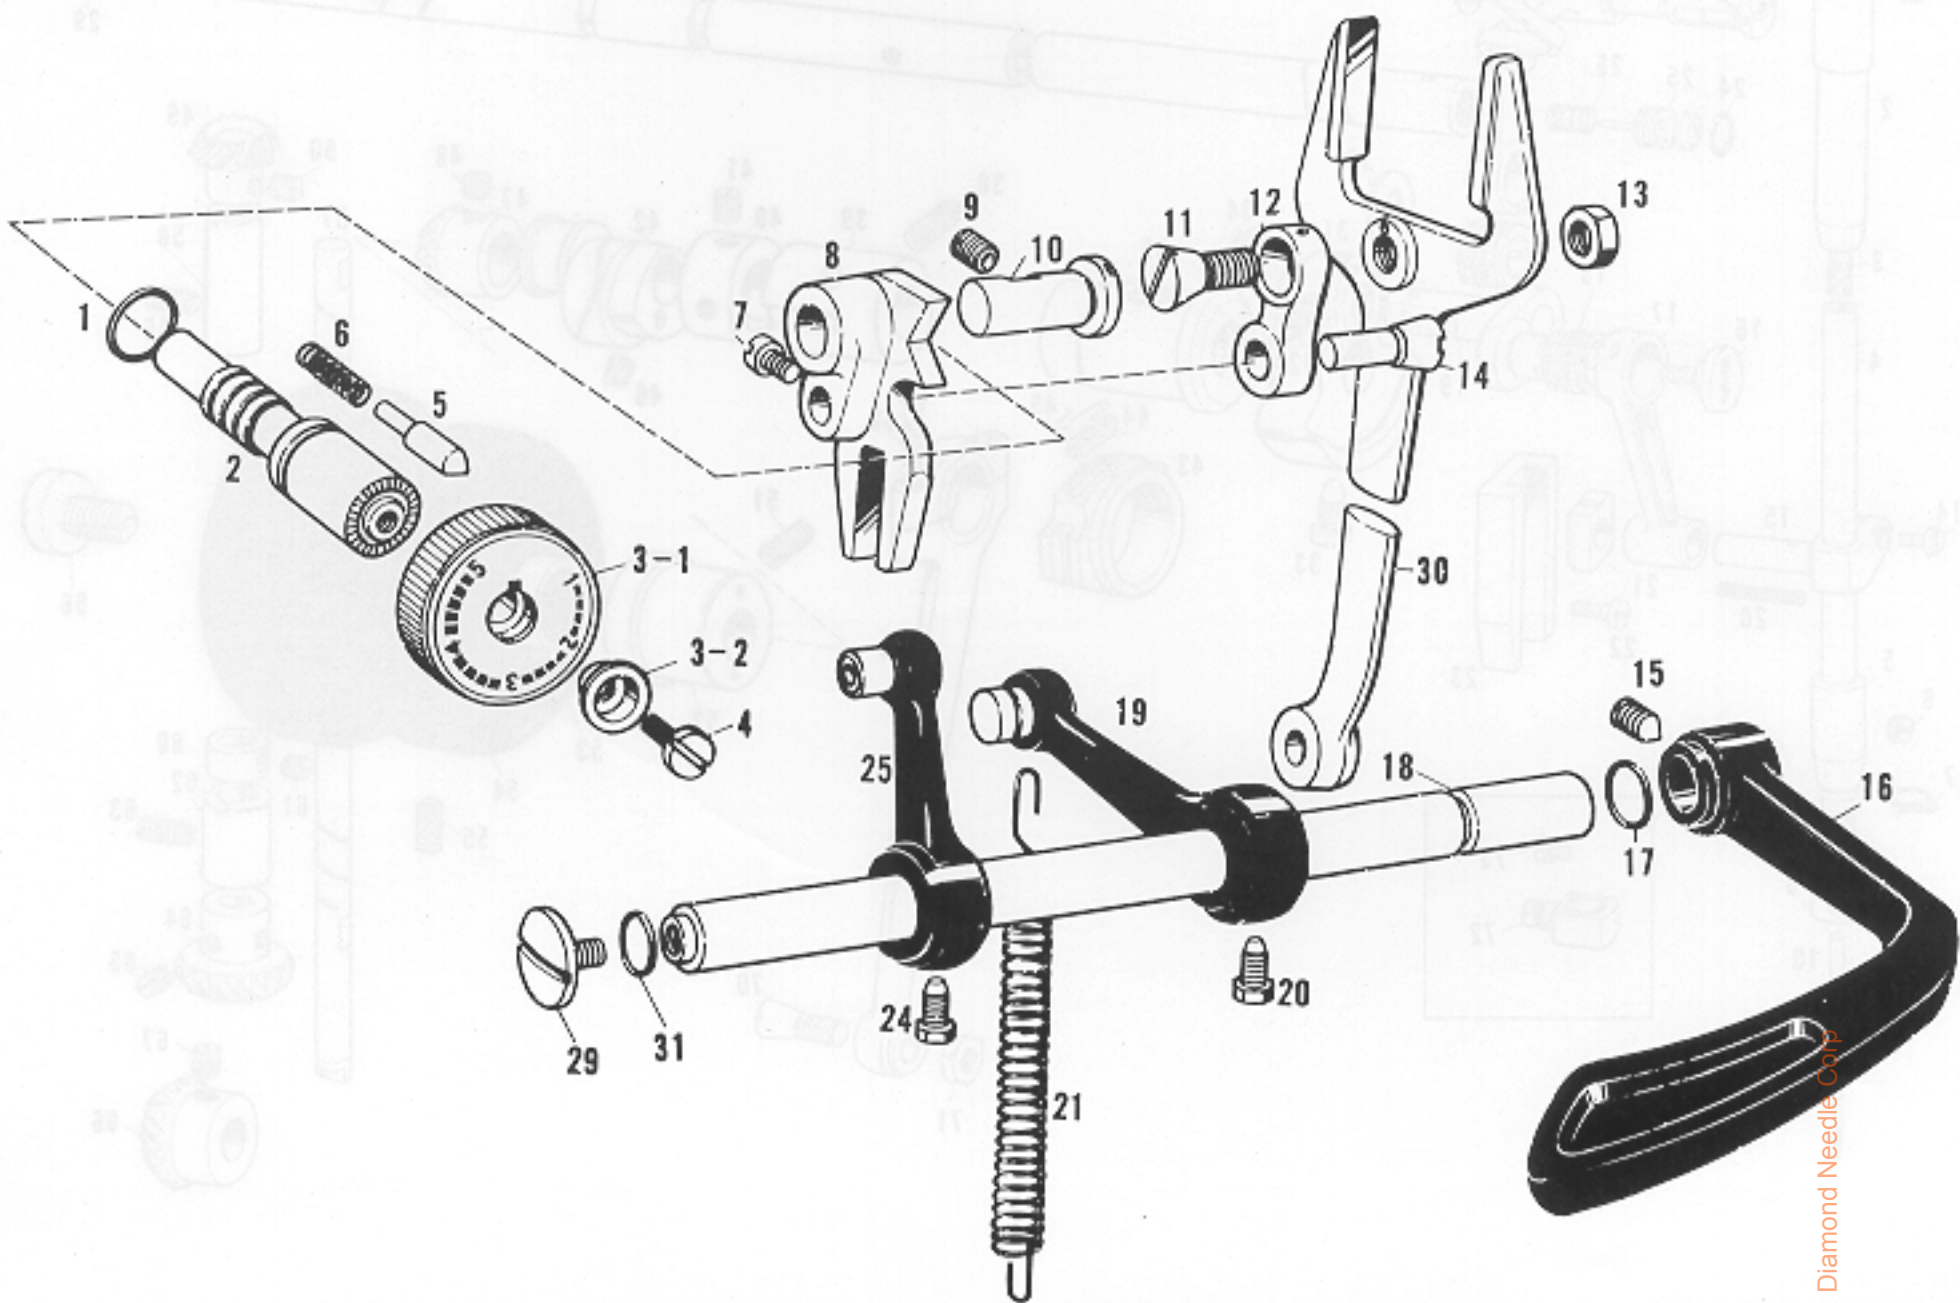

C. Feed Mechanism and Knee Lifter Mechanism

Ref. No.	Name of Parts	Q'ty	Parts No.	Assembly No.	Ref. No.	Name of Parts	Q'ty	Parts No.	Assembly No.
C-1	Packing	1	108549-0-01	Length Control Dial 181482-0-01	C-15	Screw	1	015771-0-12	Feed Regulator Lever Shaft 181671-0-01
C-2	Length Control Screw	1	109151-1-01		C-16	Reverse Lever	1	118752-0-01	
C-3-1	Length Control Dial	1	142482-0-01		C-17	Packing	1	104564-0-01	
C-3-2	Washer	1	142746-0-02		C-18	Feed Regulator Lever Shaft	1	108541-0-01	
C-4	Screw	1	142747-0-02		C-19	Feed Regulator Lever B With Hook	1	108544-0-03	
C-5	Pin	1	100327-0-01		C-20	Bolt	1	142403-0-01	
C-6	Spring	1	100328-0-01		C-21	Feed Regulator Tension Spring	1		
C-7	Screw	1	102627-0-01		C-24	Bolt	1	108749-0-01	
C-8	Feed Regulator	1			C-25	Feed Regulator Lever Assembly	1	116953-0-01	
C-9	Screw	1	013781-0-12		C-29	Screw	1	100511-0-03	
C-10	Stud	1	111491-0-01		C-30	Feed Forked Connector	1	109147-0-01	
C-11	Screw	1	100310-0-01		C-31	Packing	1	104564-0-01	
C-12	Feed Regulator Link	1	104897-0-00						
C-13	Nut	1	104689-0-01						
C-14	Taper Hinge	1	100312-0-01