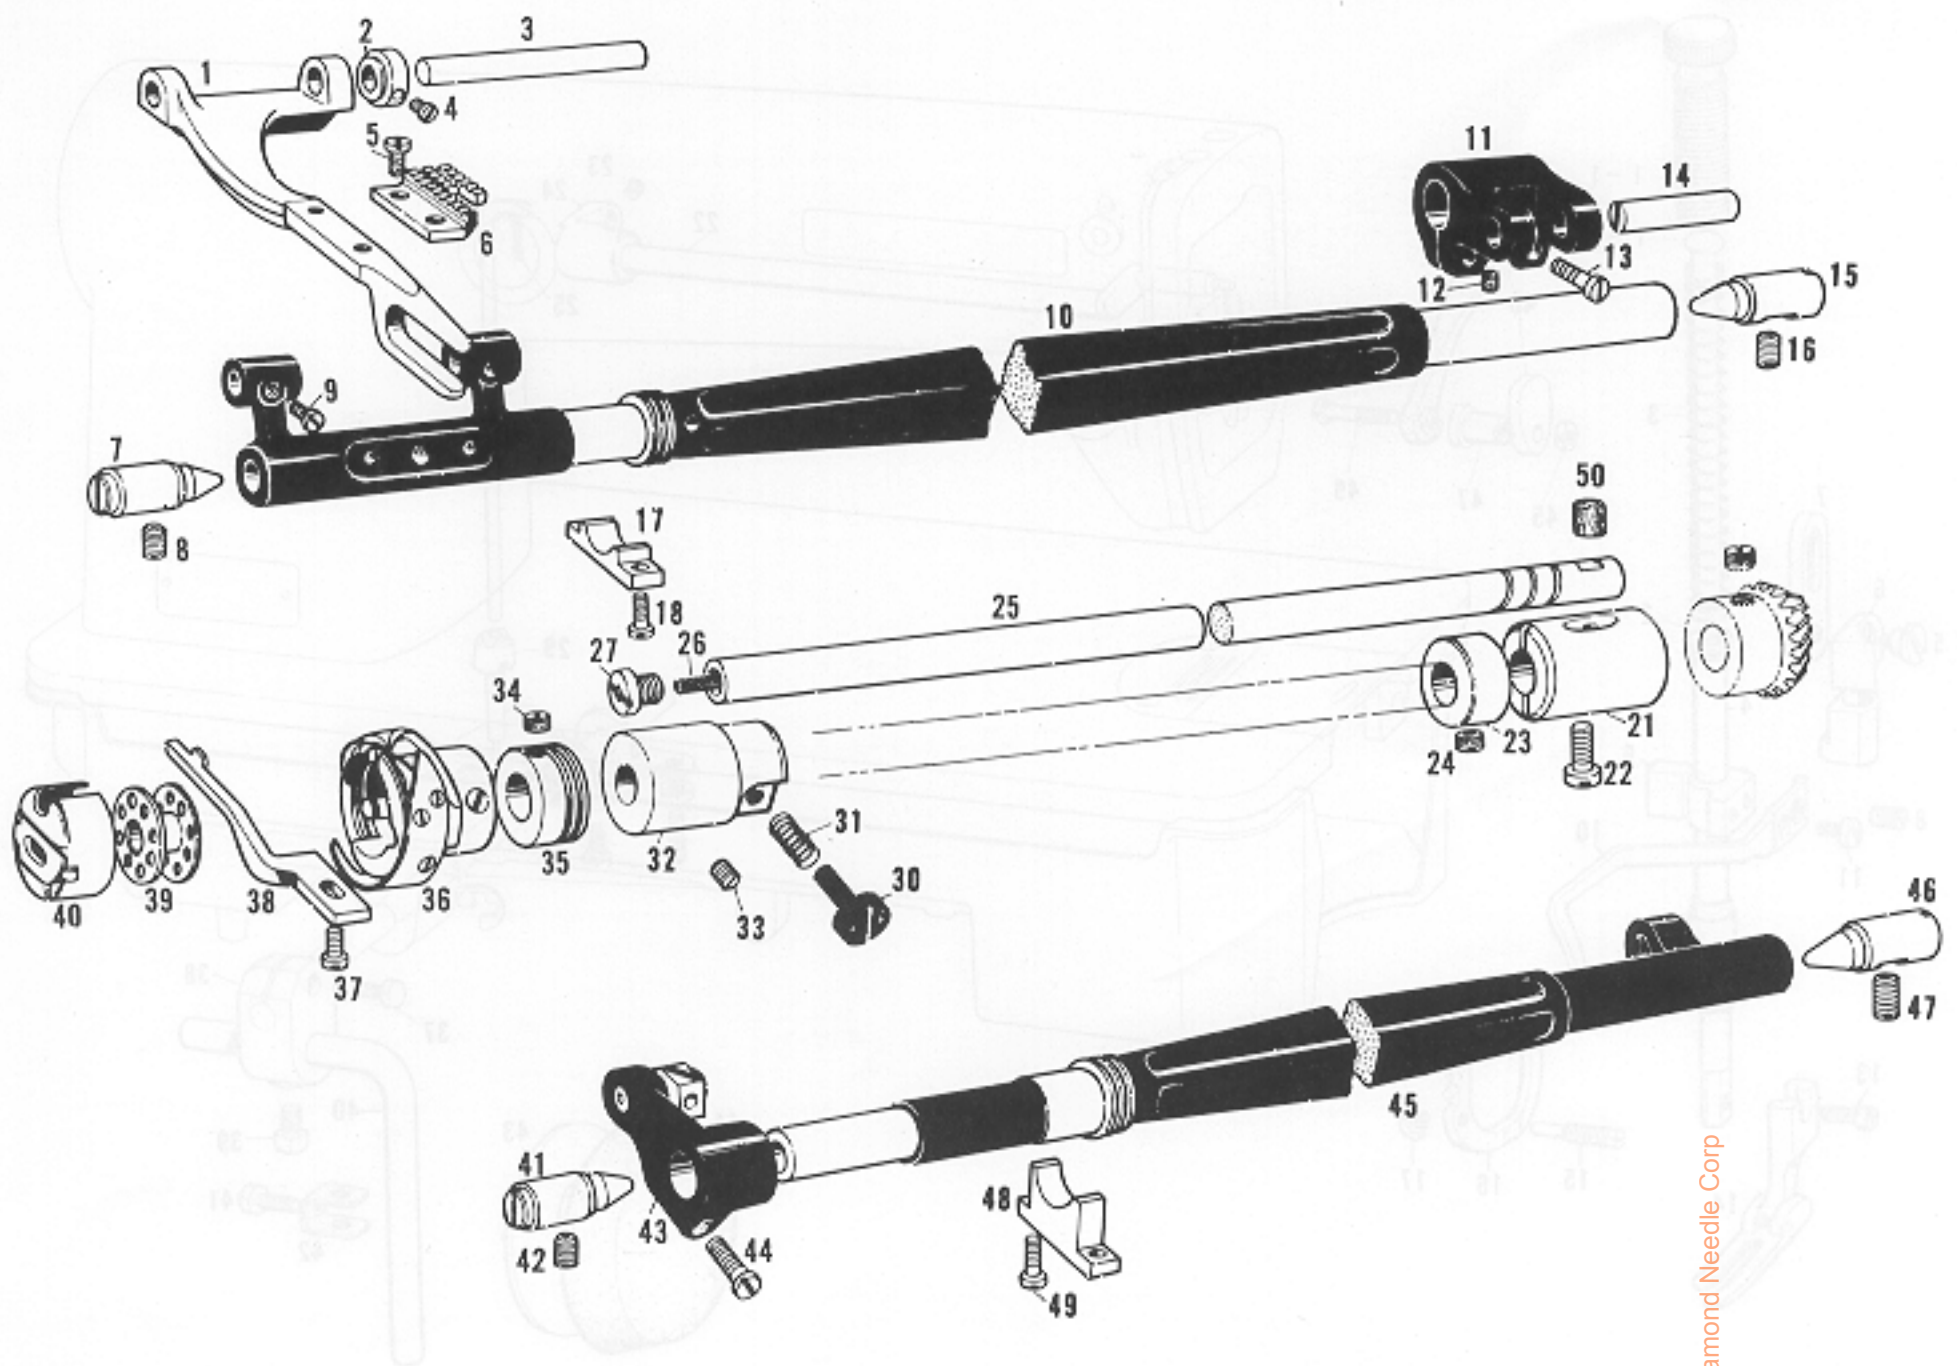

D. Rotary Hook Mechanism

Ref. No.	Name of Parts	Q'ty	Parts No.	Assembly No.	Ref. No.	Name of Parts	Q'ty	Parts No.	Assembly No.
D-1	Feed Bar	1			D-27	Screw	1	109173-0-01	
D-2	Feed Bar Shaft	1			D-30	Screw	1	145534-0-01	
D-4	Screw	2	144458-0-01	Collar 182048-0-01	D-31	Spring	1	116794-0-01	
D-3	Feed Bar Shaft	1	109156-0-01		D-32	Lower Shaft Bushing, Left	1	118761-1-00	
D-5	Screw	2	100080-0-03		D-33	Screw	1	013680-8-12	
D-6	Feed Dog	1			D-34	Screw	2	013689-4-12	Oil Rejector 144943-0-01
D-7	Taper Center Left	1	104847-0-01		D-35	Oil Rejector	1		
D-8	Screw	1	013770-7-10		D-36	Rotary Hook Assembly	1		
D-9	Screw	2	104908-0-01		D-37	Screw	1	009581-0-12	
D-10	Feed Rock Shaft	1	109154-0-03		D-38	Bobbin Case Holder Position Braket	1	100367-0-01	
D-11	Feed Rock Shaft Arm	1	109152-0-01		D-39	Bobbin	1	117132-0-01	
D-12	Screw	1	013689-4-12		D-40	Bobbin Case	1	100369-0-01	
D-13	Screw	2	009681-2-12		D-41	Taper Center Left	1	104847-0-01	
D-14	Feed Rock Shaft Arm Pin	1	109153-0-01		D-42	Screw	1	013770-7-10	
D-15	Taper Center Right	1	104848-0-01		D-43	Feed Lifting Arm	1		Feed Lifting Arm 181562-0-01
D-16	Screw	1	013770-7-10		D-44	Screw	1	009581-6-12	
D-17	Oil Stopper	1	118558-0-01		D-45	Feed Lifting Rock Shaft	1	108556-0-03	
D-18	Screw	2	009670-8-12		D-46	Taper Center Right	1	104848-0-01	
D-21	Lower Shaft Bushing Right	1	104520-1-00		D-47	Screw	1	013770-7-10	
D-22	Screw	1	121007-0-01		D-48	Oil Stopper	1	118559-0-01	
D-23	Lower Shaft Coller	1		Collar 181995-0-01	D-49	Screw	2	009670-8-12	
D-24	Screw	2	101706-0-03		D-50	Felt	1	107155-0-01	
D-25	Lower Shaft	1	109160-0-01						
D-26	Oil Felt	1	106436-0-01