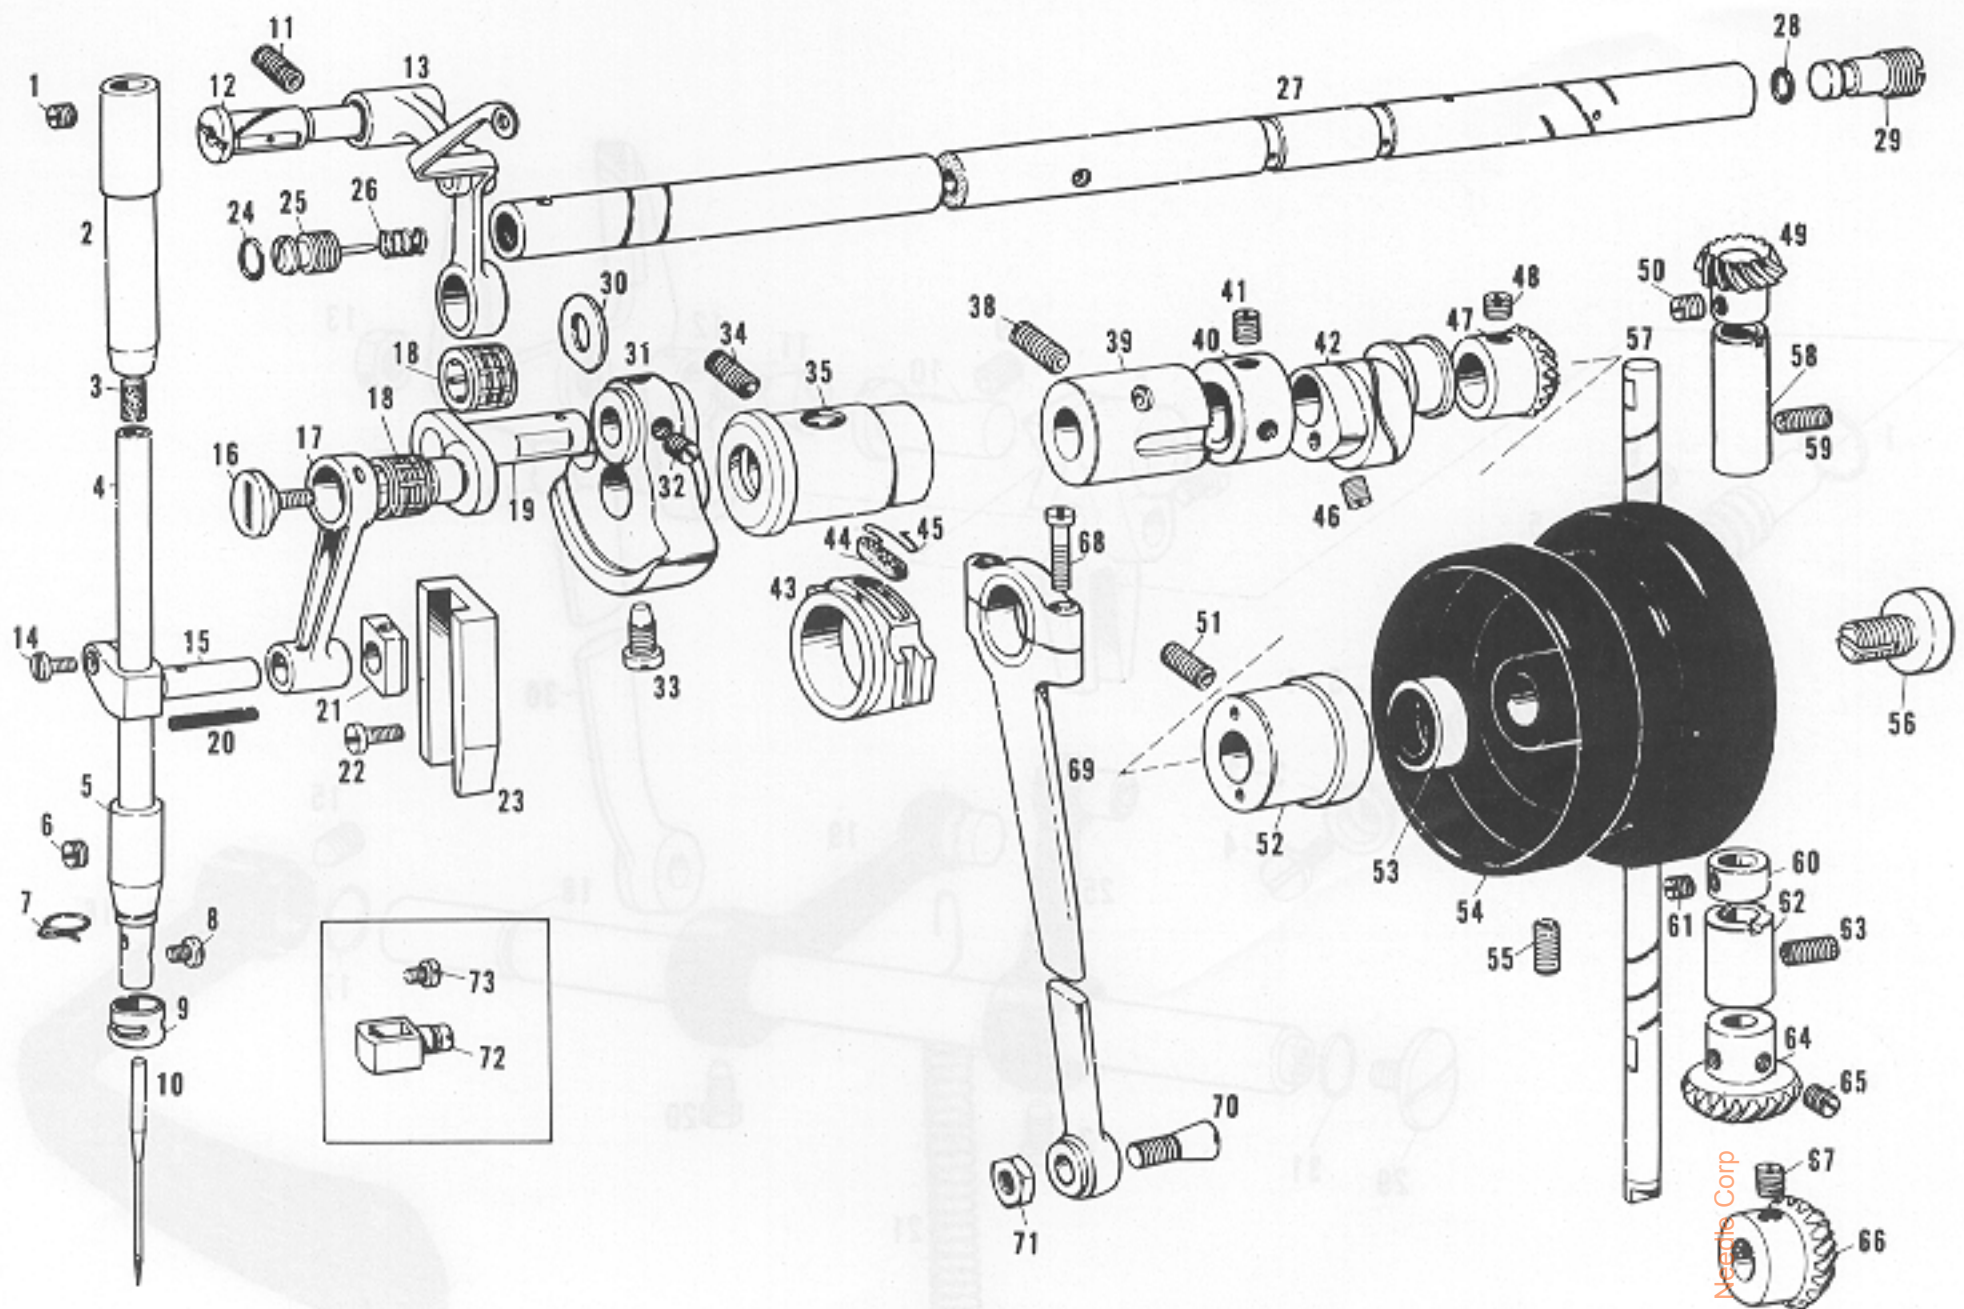

B. Upper Shaft Needle Bar and Thread Takeup Lever Mechanism

Ref. No.	Name of Parts	Q'ty	Parts No.	Assembly No.	Ref. No.	Name of Parts	Q'ty	Parts No.	Assembly No.
B-1	Screw	1	100260-0-01		B-38	Screw	1	013761-4-10	
B-2	Needle Bar Bushing Upper	1			B-39	Upper Shaft Bushing Intermediate	1	140726-0-00	
B-3	Needle Bar Cork	1			B-40	Collar	1		Collar 181994-0-01
B-4	Needle Bar	1			B-41	Set Screw	2	013760-8-10	
B-5	Needle Bar Bushing Lower	1			B-42	Feed Cam	1		
B-6	Screw	1	100260-0-01		B-43	Sleeve	1		
B-7	Thread Guide Under	1	100573-0-01		B-44	Felt	1	106442-0-01	
B-8	Screw	1			B-45	Felt Wire	1	106440-0-00	
B-9	Needle Bar Thread Guide	1			B-46	Set Screw	2	013760-8-10	
B-10	Needle	1			B-47	Upper Shaft Gear	1		
B-11	Screw	1	013761-4-10		B-48	Screw	2	013770-7-10	Upper Shaft Gear Assembly 180022-0-01
B-12	Stud	1			B-49	Vertical Shaft Gear	1		
B-13	Thread Take-up Lever	1			B-50	Screw	2	013770-7-10	
B-14	Set Screw	1	140004-0-01		B-51	Screw	1	013760-6-10	
B-15	Needle Bar Clamp	1			B-52	Upper Shaft Bushing R	1	146331-0-01	
B-16	Screw	1	145465-0-01		B-53	Oil Seal	1	101487-0-00	
B-17	Needle Bar Connector	1			B-54	Pulley	1	115244-0-01	
B-18	Needle Roller Bearing	2			B-55	Screw	2	013761-4-10	
B-19	Needle Bar Crank	1			B-56	Screw	1	104478-0-01	
B-20	Wick	1	108809-0-01		B-57	Vertical Shaft	1	144868-0-01	
B-21	Needle Bar Guide Slide Block	1	102630-0-01		B-58	Vertical Shaft Upper Bushing	1	142708-0-00	
B-22	Screw	2	005670-6-12		B-59	Screw	1	013760-6-10	
B-23	Needle Bar Guide	1	102631-0-00		B-60	Lower Shaft Collar	1		Collar 181995-0-01
B-24	Packing	1	118779-0-01		B-61	Screw	2	101706-0-03	
B-25	Oil Adjusting Screw for Upper Shaft	1	140412-0-01		B-62	Vertical Shaft Lower Bushing	1	142709-0-00	
B-26	Spring	1	116799-0-01		B-63	Screw	1	013761-4-10	
B-27	Upper Shaft	1	109137-0-01		B-64	Vertical Shaft Lower Gear	1		
B-28	O Ring	1	081002-6-70		B-65	Screw	2	013770-7-10	Lower Shaft Gear Assembly 180023-0-01
B-29	Oil Screw Right for Upper Shaft	1	104555-0-01		B-66	Lower Shaft Gear	1		
B-30	Washer	1	110367-0-01		B-67	Screw	2	013770-7-10	
B-31	Counter Weight	1			B-68	Screw	2	107428-0-01	Crank Rod Assembly 182049-0-01
B-32	Screw	2	013770-7-10		B-69	Crank Rod	1		
B-33	Screw	1	104464-0-01		B-70	Screw	1	100310-0-01	
B-34	Screw	1	013761-4-10		B-71	Nut	1	104689-0-01	
B-35	Upper Shaft Bushing Left	1	111459-0-01		B-72	Needle Clamp	1		
					B-73	Screw	1