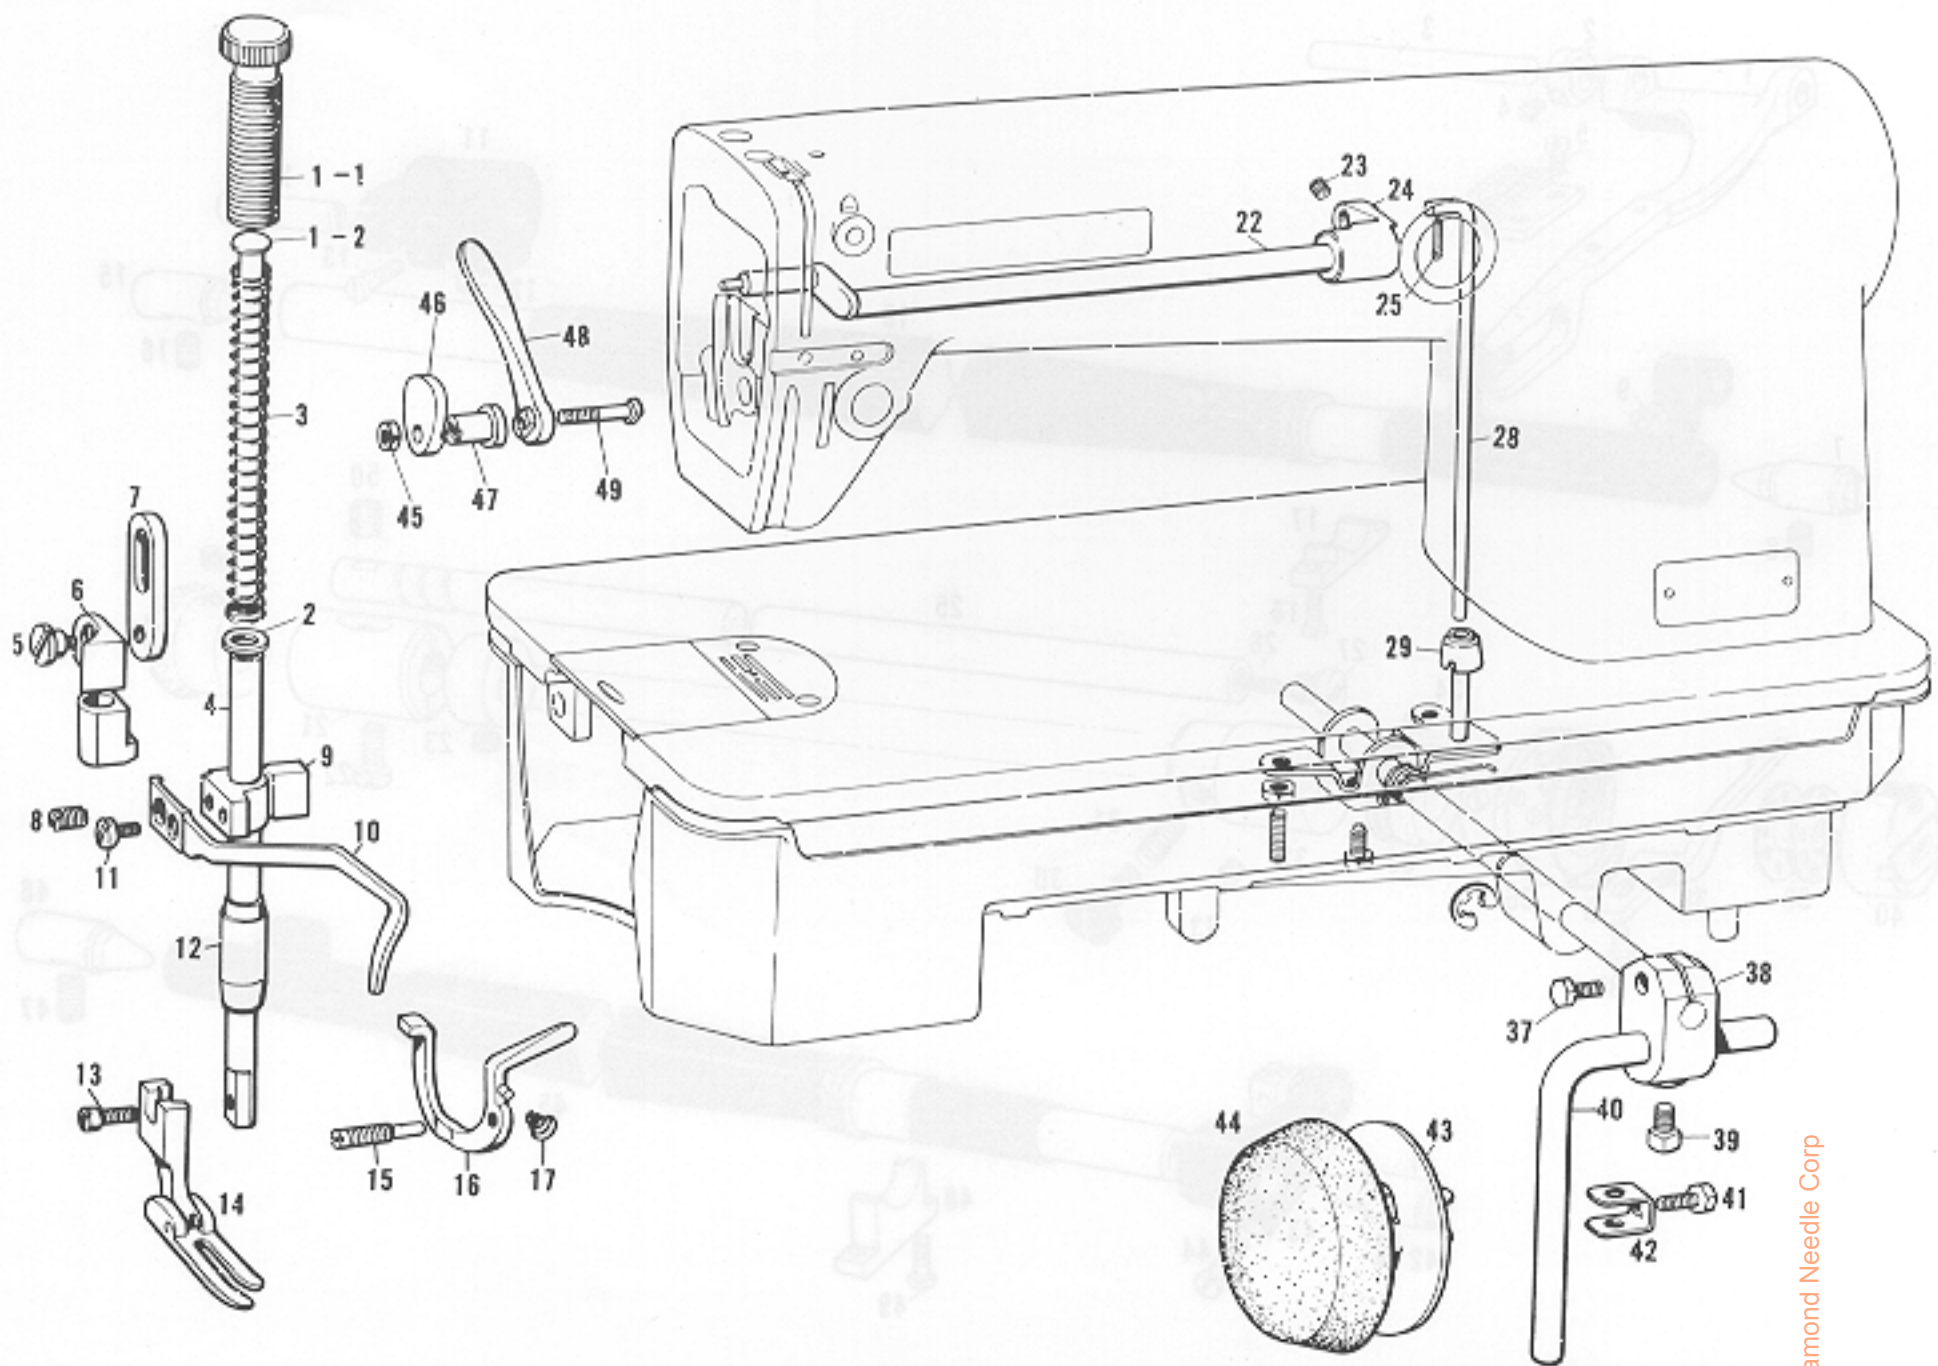

E. Presser Foot

Ref. No.	Name of Parts	Q'ty	Parts No.	Assembly No.	Ref. No.	Name of Parts	Q'ty	Parts No.	Assembly No.
E-1-1	Screw	1	141207-0-01		E-22	Knee Lifter Upper Crank Shaft	1	109145-0-01	
E-1-2	Presser Spring Bar	1	141208-0-01		E-23	Screw	1	013770-7-10	Knee Lifter Crank Upper Assembly
E-2	Presser Spring Washer	1	140407-0-01		E-24	Knee Lifter Crank Upper	1		142756-0-01
E-3	Presser Spring	1	141209-0-01		E-25	Pin	1	045161-0-00	
E-4	Presser Bar	1	111466-0-01		E-28	Knee Lifter Connecting Rod	1	141168-0-01	
E-5	Screw	1	100294-0-01		E-29	Knee Lifter Complying Bar	1	145573-0-00	
E-6	Presser Bar Lifter Bracket	1	100290-0-01		E-37	Bolt	1	017762-0-13	
E-7	Presser Bar Lifting Connector	1	109144-0-01		E-38	Knee Lifter Joint	1		Knee Lifter Assembly 181427-0-01
E-8	Screw	1	013760-8-10	Presser Bar Clamp Assembly 180102-0-01	E-39	Bolt	1	100463-0-01	
E-9	Presser Bar Clamp	1			E-40	Knee Lifter Bar	1		
E-10	Presser Bar Bracket Thread Guide	1	111469-0-01		E-41	Bolt	1	110087-0-01	
E-11	Screw	1	009680-7-13		E-42	Knee Lifter Plate Stopper	1		
E-12	Presser Bar Bushing	1			E-43	Knee Lifter Plate	1		
E-13	Screw	1	001670-8-14		E-44	Knee Lifter Cover	1	140503-0-01	
E-14	Presser Foot Complete	1			E-45	Nut	1	021680-2-02	
E-15	Hinge Screw	1	109163-0-01		E-46	Presser Bar Lifter Cam	1	142015-0-01	
E-16	Tension Release Lever	1	111470-0-00		E-47	Presser Bar Lifter Shaft	1	142017-0-01	
E-17	Tension Release Lever Spring	1	100405-0-01		E-48	Presser Bar Lifter Lever	1	142016-0-01	
					E-49	Bolt	1	142018-0-01	

From the library of: Diamond Needle Corp