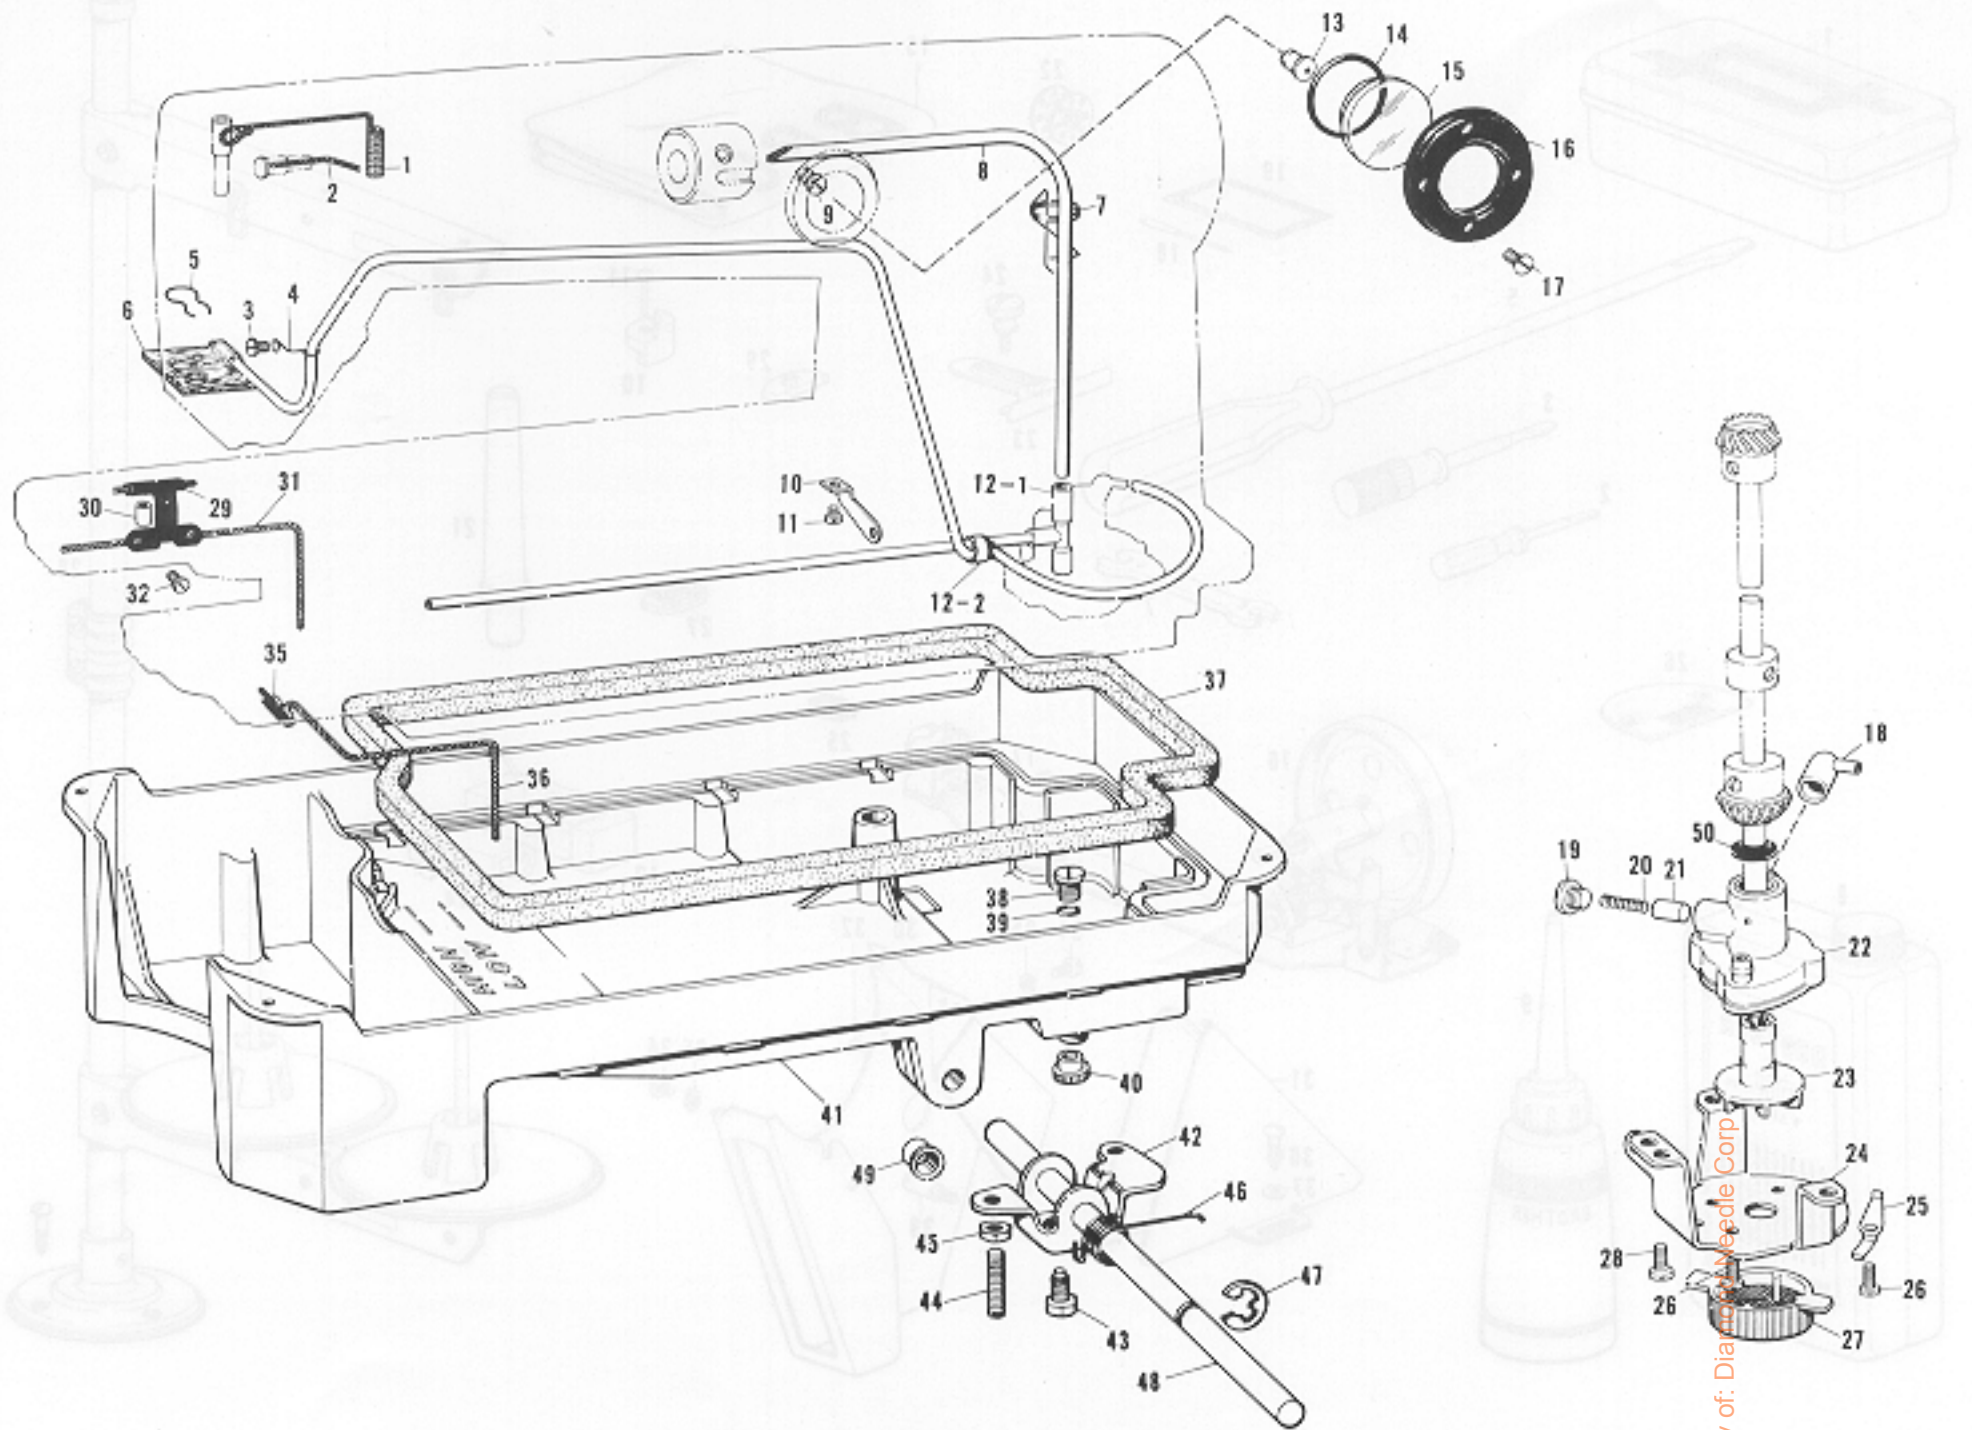

F. Lubrication

Ref. No.	Name of Parts	Q'ty	Parts No.	Assembly No.	Ref. No.	Name of Parts	Q'ty	Parts No.	Assembly No.
F-1	Wick	1	108804-0-01		F-27	Pump Filter	1	144872-0-01	
F-2	Wick	1	109405-0-01		F-28	Screw	3	009680-7-13	
F-3	Screw	1	009670-5-12		F-29	Wick Supporter	1	109171-6-01	
F-4	Tube Hold	1	148806-0-01		F-30	Vinyl Tube	1	104566-0-01	
F-5	Felt Support	1	145737-0-01		F-31	Wick	1	108801-0-01	
F-6	Dust Cover With Tube	1	145792-0-01		F-32	Screw	2	009670-5-12	
F-7	Tube Guard	1	146326-0-01		F-35	Wick Supporter	1	104567-0-01	
F-8	Upper Oil Tube	1	146329-0-00		F-36	Wick	1	108802-0-01	
F-9	Screw	1	145992-0-01		F-37	Packing	1	146040-0-01	
F-10	Tube Holder	1	145542-0-01		F-38	Screw	1	140518-0-01	
F-11	Screw	1	009680-6-12		F-39	O Ring	1	081007-0-70	
F-12-1	Oil Tube	1	145540-0-01		F-40	Oil Cap	1	140480-0-01	
F-12-2	Tube	1	146253-0-00		F-41	Oil Pan	1	149580-0-01	
F-13	Oil Hole Bolt for Oil Gauge	1	143196-0-01		F-42	Knee Lifter	1	146037-0-01	Oil Pan Assembly
F-14	O Ring	1	081014-6-70		F-43	Bolt	1	146367-0-01	181420-2-01
F-15	Oil Gauge Window	1	104547-0-01		F-44	Screw	2	104885-0-01	
F-16	Oil Gauge Flange	1	104546-0-01		F-45	Nut	2	100022-0-04	
F-17	Screw	4	102538-0-02		F-46	Spring	1	146038-0-01	
F-18	Joint	1	144878-0-01		F-47	Stop Ring	1	146293-0-01	
F-19	Oil Draining Screw	1	112467-0-02		F-48	Knee Lifter Shaft	1	146036-1-01	
F-20	Spring	1	144876-0-01		F-49	Bushing	2	149578-0-00	
F-21	Plunger	1	144875-0-01		F-50	Oil Stopper	1	146196-0-01	
F-22	Pump Body	1	148848-0-01	Pump Body Assembly					
F-23	Propeller	1	148849-0-01	181476-1-01					
F-24	Pump	1	144869-0-01						
F-25	Spring	2	144874-0-01						
F-26	Screw	4	009670-8-12